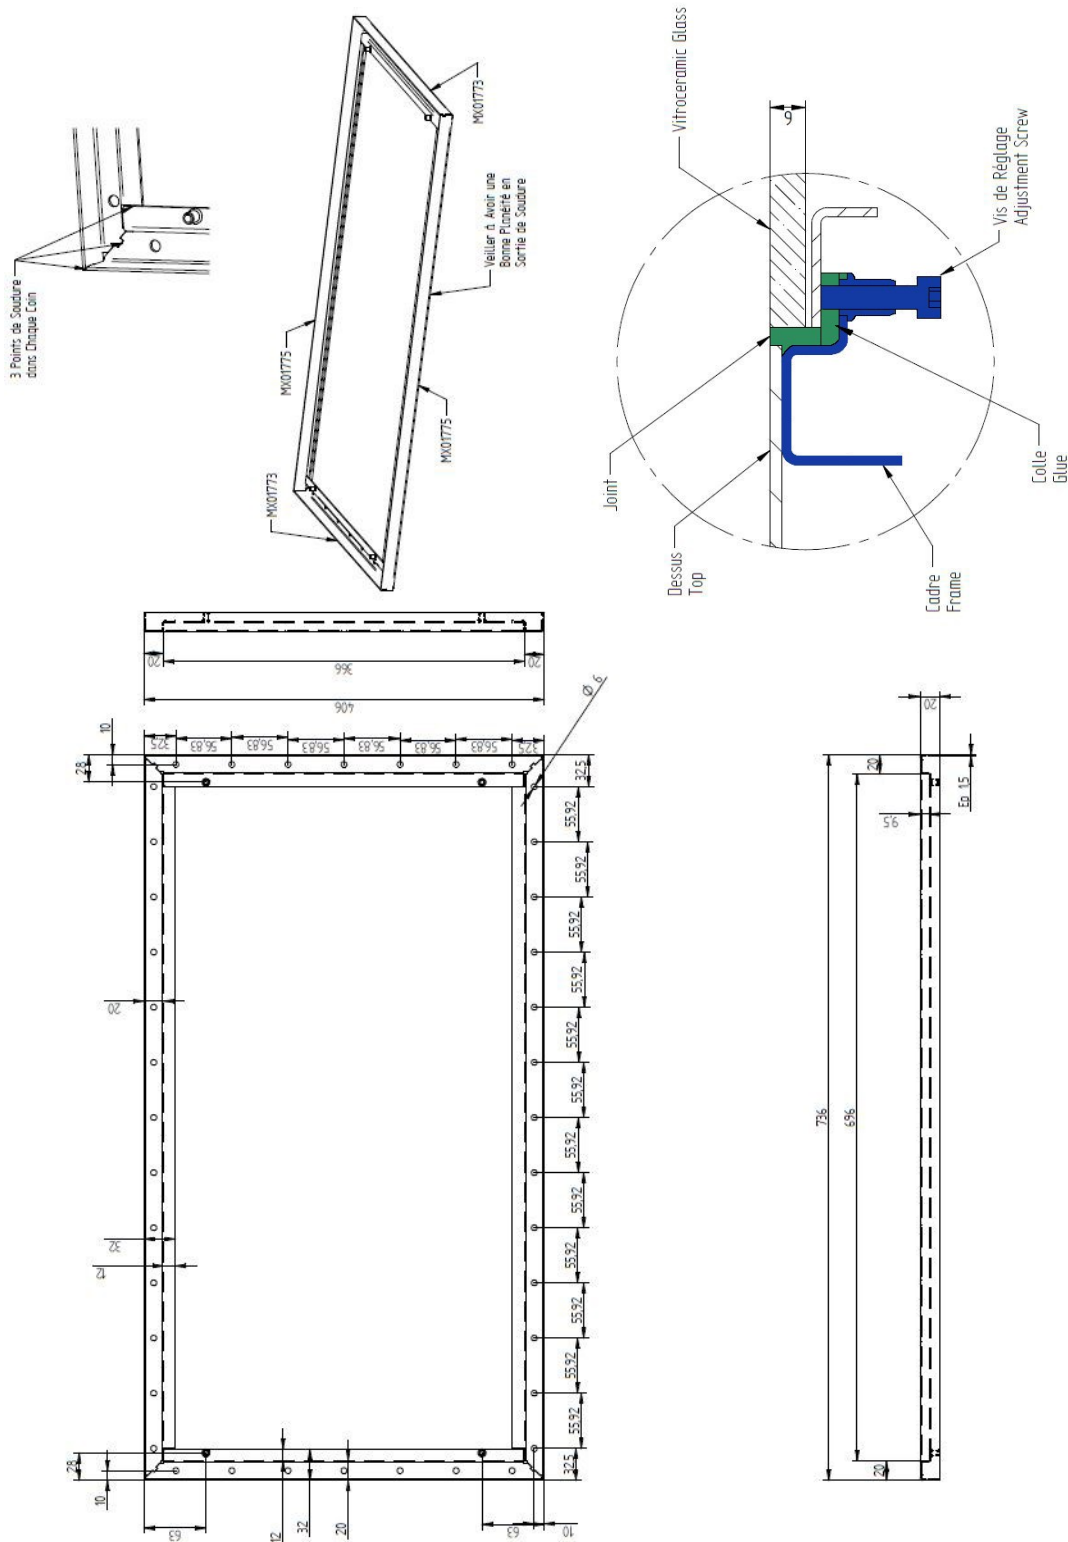

8000 W	10.000 W	12.000 W
Integrated generator 360x690	ADV1677	ADV1689	ADV1688
Integrated generator 325x600	ADV1665	ADV1885	ADV1667
Deported generator 360x690	ADV1708	ADV1884	ADV1709
Deported generator 325x600	ADV1666	ADV1886	ADV1668

FRAME FOR INSTALLATION (690 x 360 VERSION)

ADVENTYS
Route de Pagny - 21250 Seurre - France
www.adventys.com
sales@adventys.com
T: +33 3 80 20 46 15

Important note

Adventys reserves the right to modify specifications without notice.