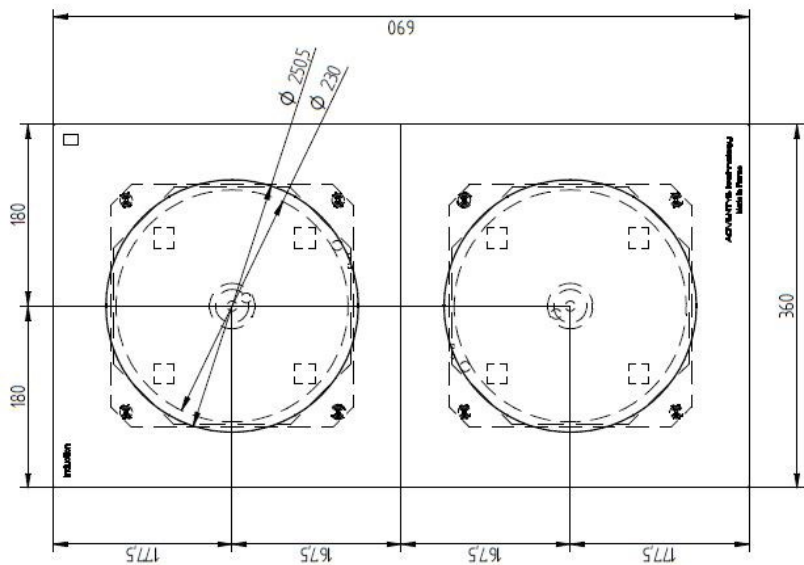

8000 W	10.000 W	12.000 W
Integrated generator 360x690	ADV1677	ADV1689	ADV1688
Integrated generator 325x600	ADV1665	ADV1885	ADV1667
Deported generator 360x690	ADV1708	ADV1884	ADV1709
Deported generator 325x600	ADV1666	ADV1886	ADV1668

INDUCTOR + 360x690 GLASS (DEPORTED GENERATOR VERSION)

ADVENTYS
Route de Pagny - 21250 Seurre - France
www.adventys.com
sales@adventys.com
T: +33 3 80 20 46 15

Important note

Adventys reserves the right to modify specifications without notice.