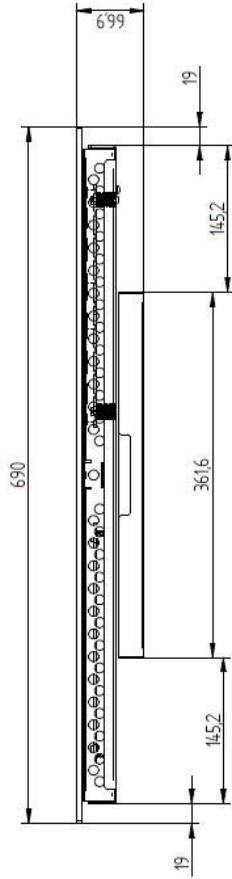

8000 W	10.000 W	12.000 W
Integrated generator 360x690	ADV1677	ADV1689	ADV1688
Integrated generator 325x600	ADV1665	ADV1885	ADV1667
Deported generator 360x690	ADV1708	ADV1884	ADV1709
Deported generator 325x600	ADV1666	ADV1886	ADV1668

INDUCTOR + 360x690 GLASS (DEPORTED GENERATOR VERSION)

ADVENTYS
Route de Pagny - 21250 Seurre - France
www.adventys.com
sales@adventys.com
T: +33 3 80 20 46 15

Important note

Adventys reserves the right to modify specifications without notice.