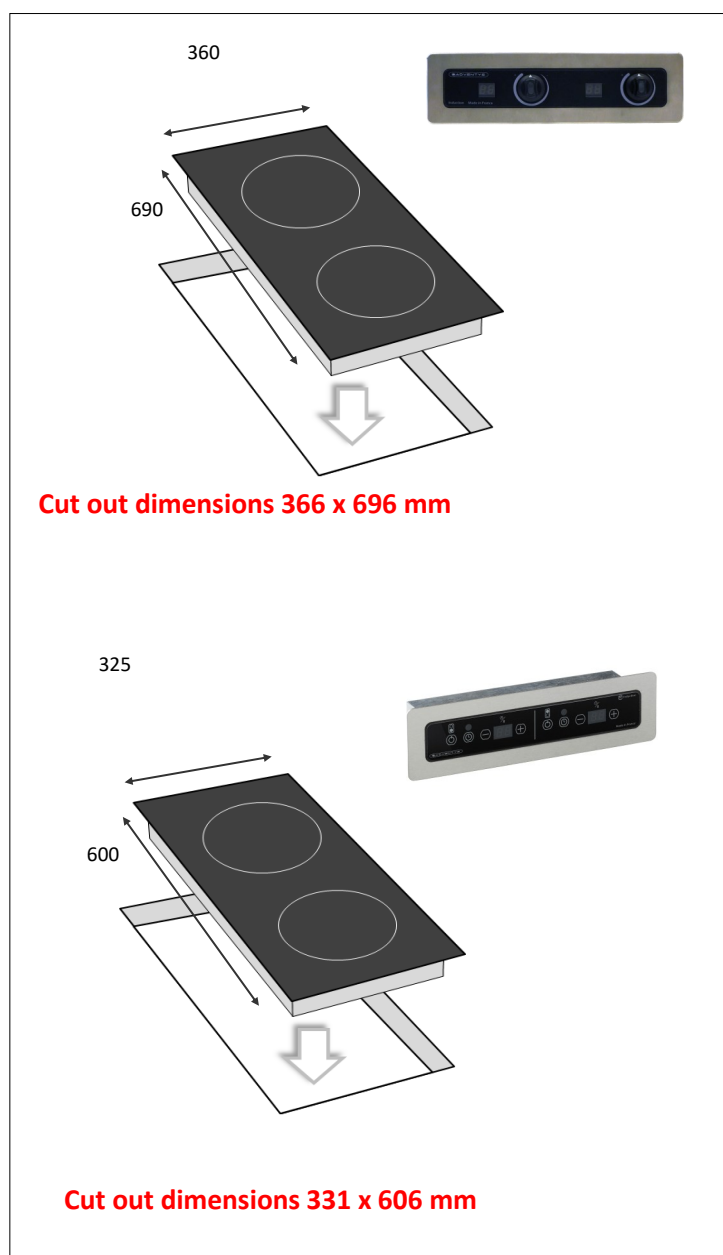

	8000 W	10.000 W	12.000 W
Integrated generator 360x690	ADV1677	ADV1689	ADV1688
Integrated generator 325x600	ADV1665	ADV1885	ADV1667
Deported generator 360x690	ADV1708	ADV1884	ADV1709
Deported generator 325x600	ADV1666	ADV1886	ADV1668

TECHNICAL FEATURES	
External structure	Stainless steel and glass-ceramic
Dimensions	690 x 360 or 600 x 325
Power	8000W (2 x 4000W) <b>OR</b> 12 000W (2 x 6000W) <b>OR</b> 10 000 W (1x 4000W + 1x 6000W)
Cooking surface	Vitroceramic glass.
Control panel	- <b>Knobs functions</b> : on/off manual power setting and power display with 2 digits. - <b>Capacitive touches control panel</b> . Power display with 2 digits.
Amp	12A per phases for KTi2 8000 16A per phases for KTi2 10000 20A per phases for KTi2 12000
Functions	Detection of pan, overheating, empty pan, small objects, permanent self-control of the software (FPGA). Omnipolar cut-off to be done by integrating the kit in the furniture. Minimum pan diameter (in mm): 110. Delivered without cord.
Power supply	400V (between 320 and 450V / 40 and 70Hz). Compatible with TERA WATT & SICO-TRONIC energy optimizer.
Weight	30 kg / 66,1 lbs.
Standards	Complies with European standards for safety of electrical appliances,.
Options & Details	Designed and Made in France