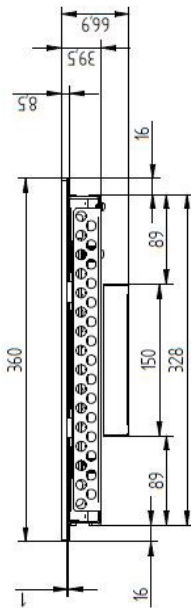

8000 W	10.000 W	12.000 W
Integrated generator 360x690	ADV1677	ADV1689	ADV1688
Integrated generator 325x600	ADV1665	ADV1885	ADV1667
Deported generator 360x690	ADV1708	ADV1884	ADV1709
Deported generator 325x600	ADV1666	ADV1886	ADV1668

INDUCTOR + 360x690 GLASS (DEPORTED GENERATOR VERSION)

ADVENTYS
Route de Pagny - 21250 Seurre - France
www.adventys.com
sales@adventys.com
T: +33 3 80 20 46 15

Important note

Adventys reserves the right to modify specifications without notice.