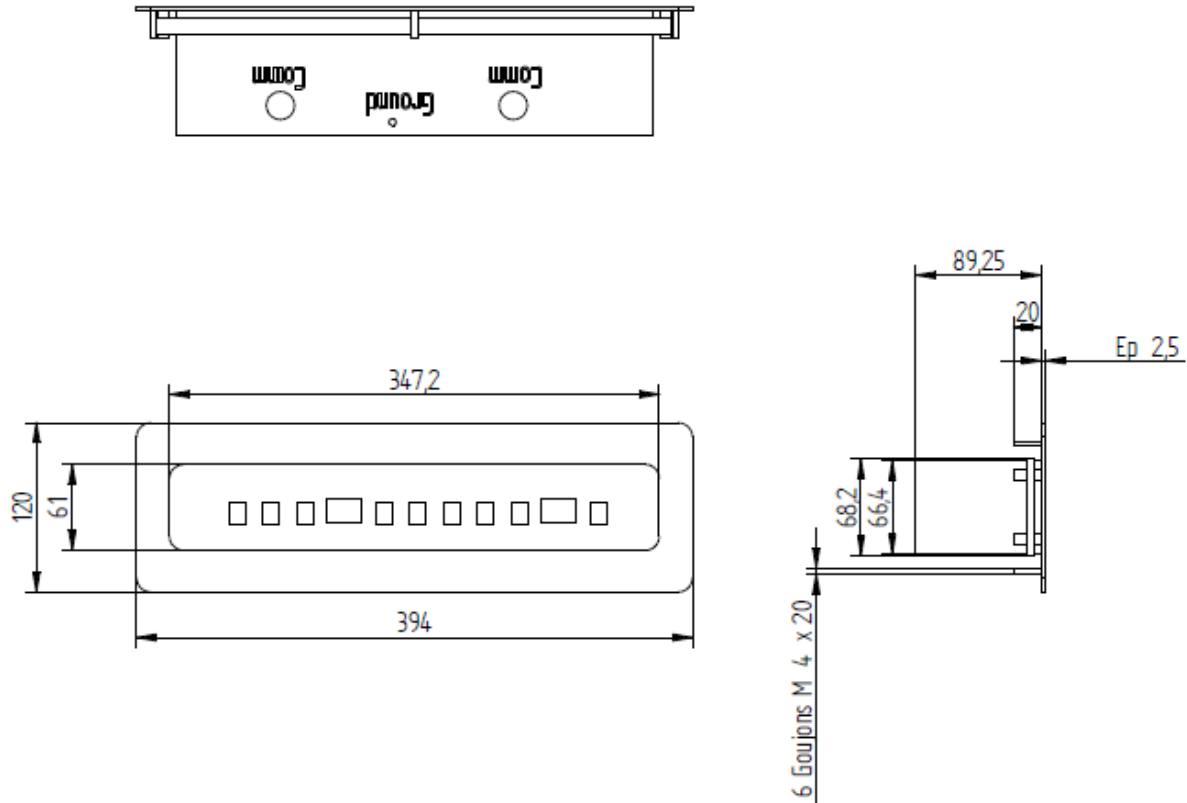

8000 W	10.000 W	12.000 W
Integrated generator 360x690	ADV1677	ADV1689	ADV1688
Integrated generator 325x600	ADV1665	ADV1885	ADV1667
Deported generator 360x690	ADV1708	ADV1884	ADV1709
Deported generator 325x600	ADV1666	ADV1886	ADV1668

Capacitive control panel – ready to insert

ADVENTYS
Route de Pagny - 21250 Seurre - France
www.adventys.com
sales@adventys.com
T: +33 3 80 20 46 15

Important note

Adventys reserves the right to modify specifications without notice.