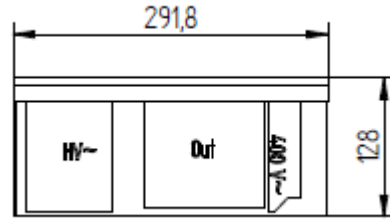

8000 W	10.000 W	12.000 W
Integrated generator 360x690	ADV1677	ADV1689	ADV1688
Integrated generator 325x600	ADV1665	ADV1885	ADV1667
Deported generator 360x690	ADV1708	ADV1884	ADV1709
Deported generator 325x600	ADV1666	ADV1886	ADV1668

DUO COMPACT GENERATOR (DEPORTED VERSION)

ADVENTYS
Route de Pagny - 21250 Seurre - France
www.adventys.com
sales@adventys.com
T: +33 3 80 20 46 15

Important note

Adventys reserves the right to modify specifications without notice.