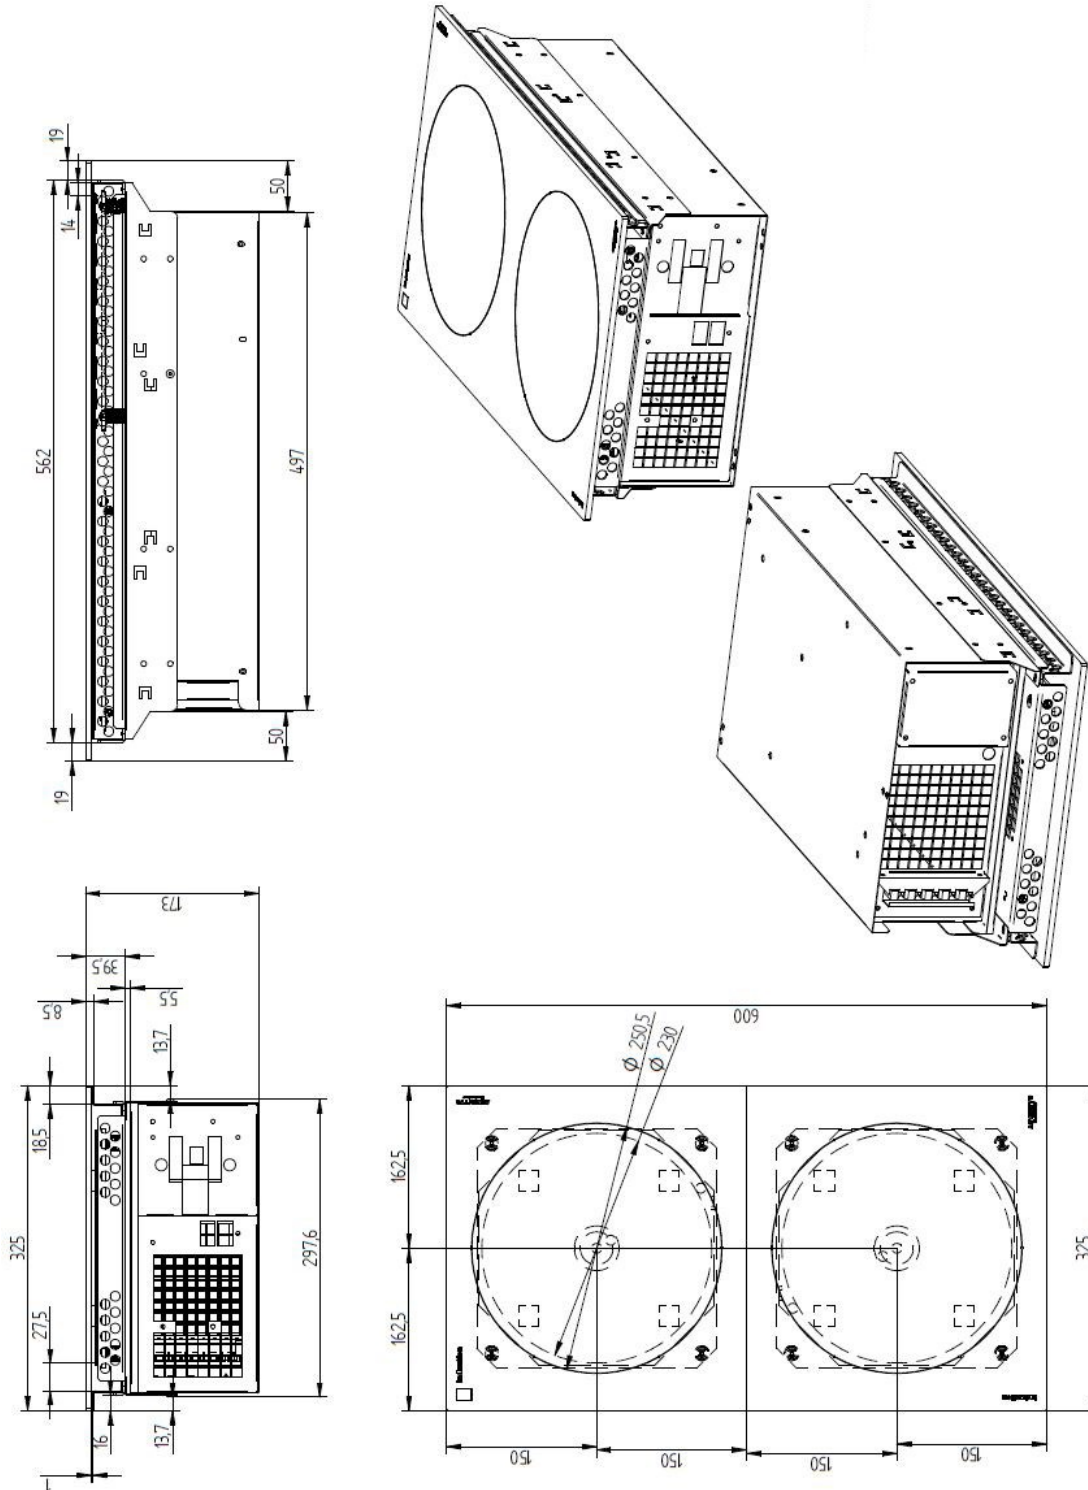

8000 W	10.000 W	12.000 W
Integrated generator 360x690	ADV1677	ADV1689	ADV1688
Integrated generator 325x600	ADV1665	ADV1885	ADV1667
Deported generator 360x690	ADV1708	ADV1884	ADV1709
Deported generator 325x600	ADV1666	ADV1886	ADV1668

INTEGRATED GENERATOR VERSION

ADVENTYS
Route de Pagny - 21250 Seurre - France
www.adventys.com
sales@adventys.com
T: +33 3 80 20 46 15

Important note

Adventys reserves the right to modify specifications without notice.