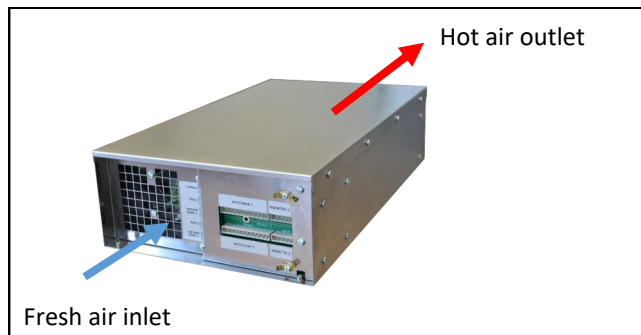

DEPORTED GENERATOR

ADVENTYS
Route de Pagny - 21250 Seurre - France
www.adventys.com
sales@adventys.com
T: +33 3 80 20 46 15

Important note

Adventys reserves the right to modify specifications without notice.