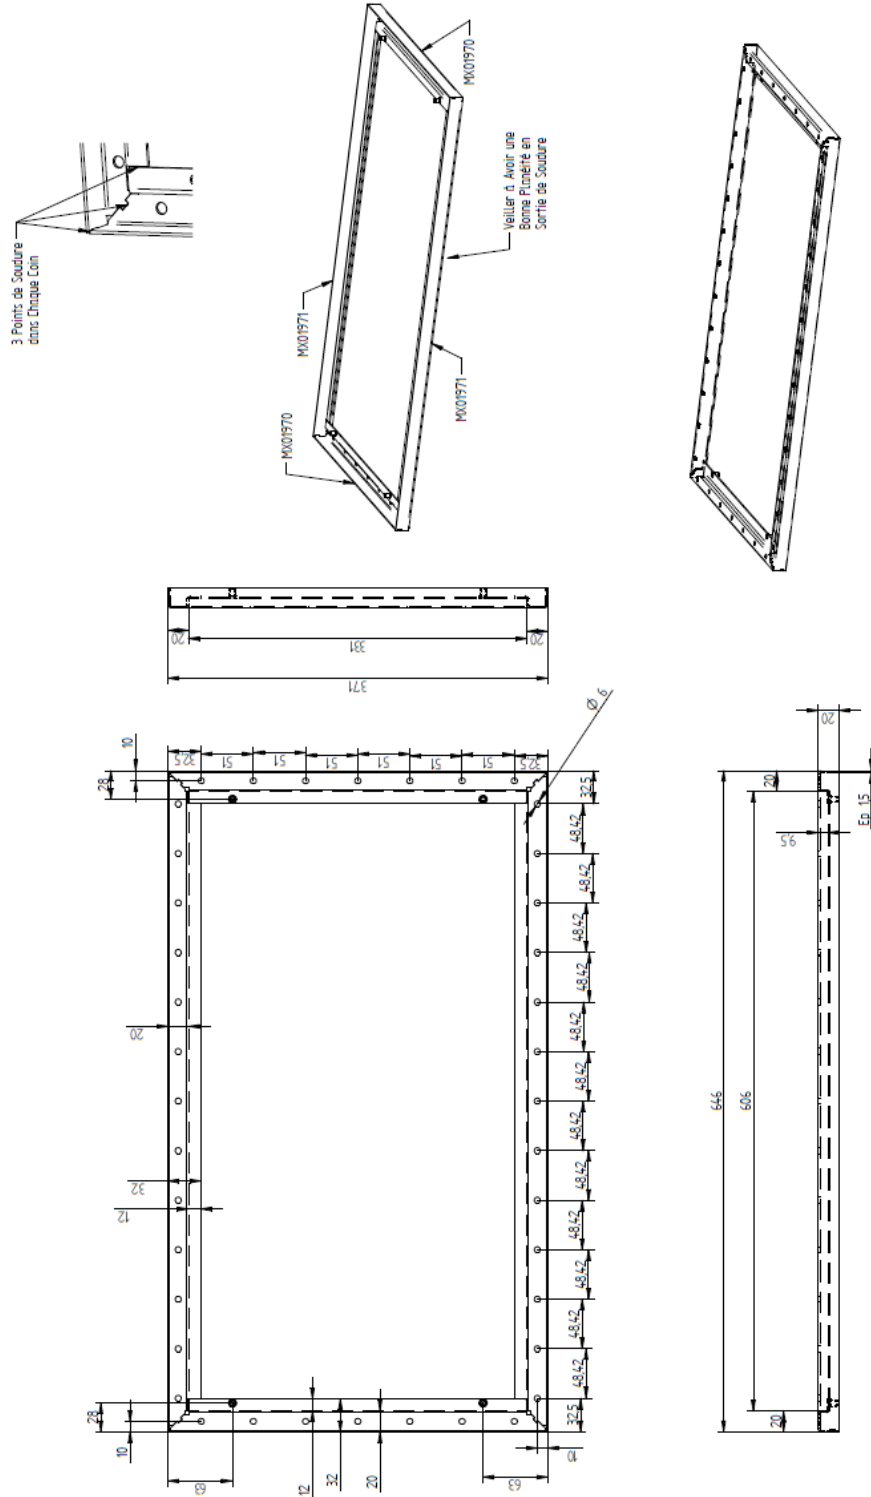

8000 W	10.000 W	12.000 W
Integrated generator 360x690	ADV1677	ADV1689	ADV1688
Integrated generator 325x600	ADV1665	ADV1885	ADV1667
Deported generator 360x690	ADV1708	ADV1884	ADV1709
Deported generator 325x600	ADV1666	ADV1886	ADV1668

FRAME FOR INSTALLATION (600 x 325 VERSION)

ADVENTYS
Route de Pagny - 21250 Seurre - France
www.adventys.com
sales@adventys.com
T: +33 3 80 20 46 15

Important note

Adventys reserves the right to modify specifications without notice.