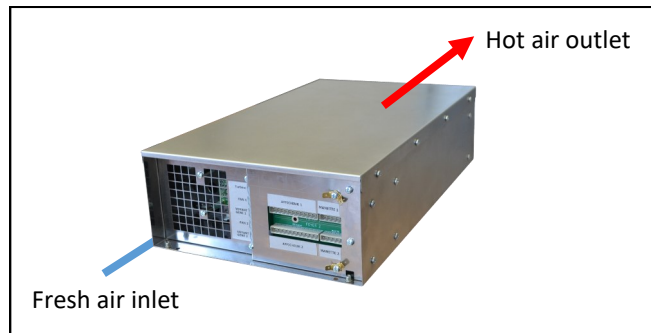

8000 W	10.000 W	12.000 W
Integrated generator 360x690	ADV1677	ADV1689	ADV1688
Integrated generator 325x600	ADV1665	ADV1885	ADV1667
Deported generator 360x690	ADV1708	ADV1884	ADV1709
Deported generator 325x600	ADV1666	ADV1886	ADV1668

DUO COMPACT GENERATOR (DEPORTED VERSION)

ADVENTYS
Route de Pagny - 21250 Seurre - France
www.adventys.com
sales@adventys.com
T: +33 3 80 20 46 15

Important note

Adventys reserves the right to modify specifications without notice.