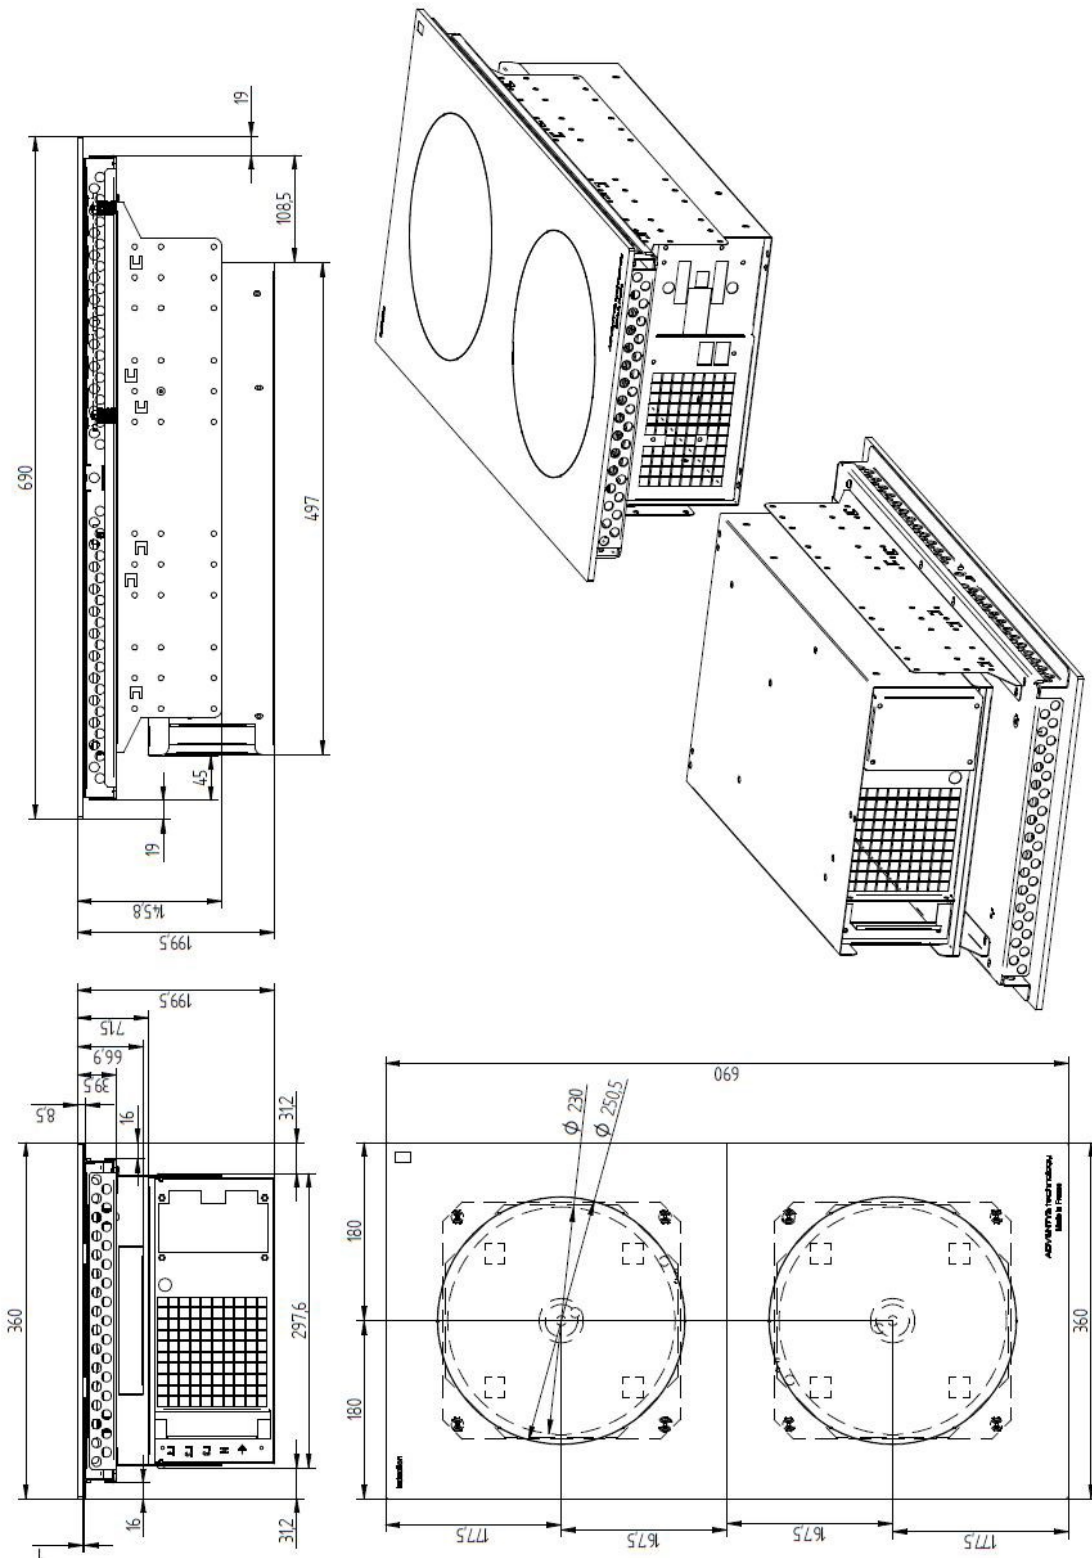

8000 W	10.000 W	12.000 W
Integrated generator 360x690	ADV1677	ADV1689	ADV1688
Integrated generator 325x600	ADV1665	ADV1885	ADV1667
Deported generator 360x690	ADV1708	ADV1884	ADV1709
Deported generator 325x600	ADV1666	ADV1886	ADV1668

INTEGRATED GENERATOR VERSION (360x690)

ADVENTYS
Route de Pagny - 21250 Seurre - France
www.adventys.com
sales@adventys.com
T: +33 3 80 20 46 15

Important note

Adventys reserves the right to modify specifications without notice.