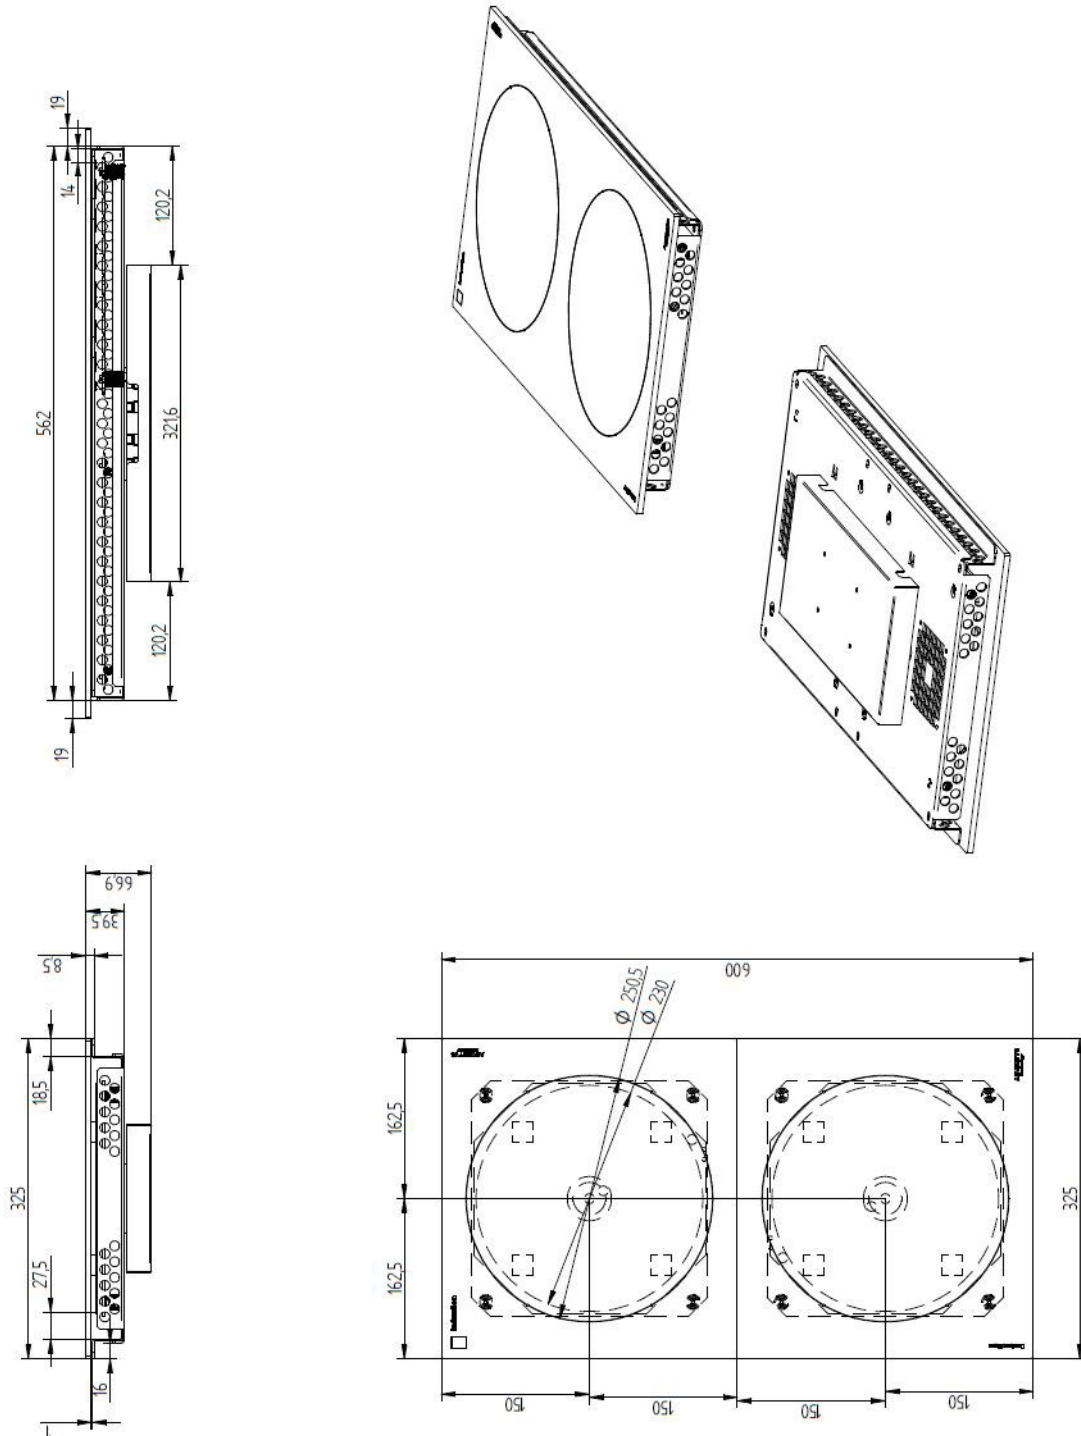

8000 W	10.000 W	12.000 W
Integrated generator 360x690	ADV1677	ADV1689	ADV1688
Integrated generator 325x600	ADV1665	ADV1885	ADV1667
Deported generator 360x690	ADV1708	ADV1884	ADV1709
Deported generator 325x600	ADV1666	ADV1886	ADV1668

INDUCTOR + 325x600 GLASS (DEPORTED GENERA-

ADVENTYS
Route de Pagny - 21250 Seurre - France
www.adventys.com
sales@adventys.com
T: +33 3 80 20 46 15

Important note

Adventys reserves the right to modify specifications without notice.