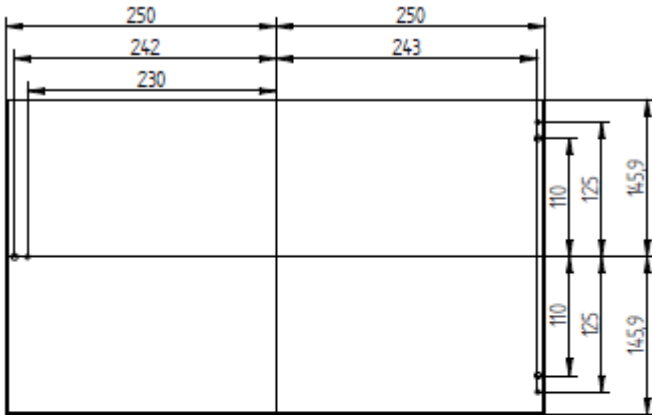

8000 W	10.000 W	12.000 W
Integrated generator 360x690	ADV1677	ADV1689	ADV1688
Integrated generator 325x600	ADV1665	ADV1885	ADV1667
Deported generator 360x690	ADV1708	ADV1884	ADV1709
Deported generator 325x600	ADV1666	ADV1886	ADV1668

DUO COMPACT GENERATOR (DEPORTED VERSION)

ADVENTYS
Route de Pagny - 21250 Seurre - France
www.adventys.com
sales@adventys.com
T: +33 3 80 20 46 15

Important note

Adventys reserves the right to modify specifications without notice.