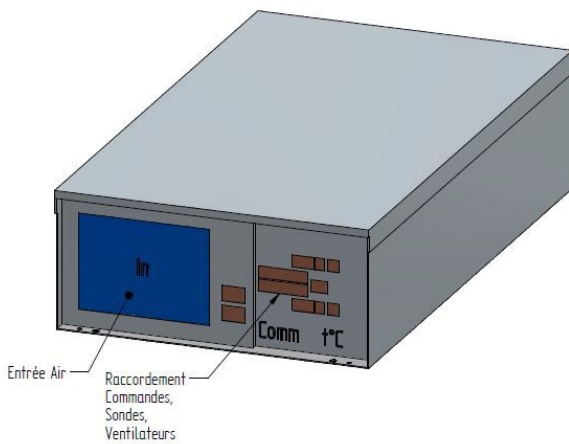

8000 W	10.000 W	12.000 W
Integrated generator 360x690	ADV1677	ADV1689	ADV1688
Integrated generator 325x600	ADV1665	ADV1885	ADV1667
Deported generator 360x690	ADV1708	ADV1884	ADV1709
Deported generator 325x600	ADV1666	ADV1886	ADV1668

DUO COMPACT GENERATOR (DEPORTED VERSION)

ADVENTYS
Route de Pagny - 21250 Seurre - France
www.adventys.com
sales@adventys.com
T: +33 3 80 20 46 15

Important note

Adventys reserves the right to modify specifications without notice.