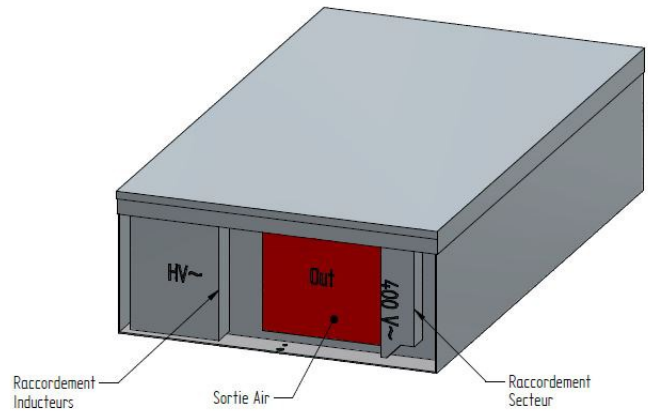

8000 W	10.000 W	12.000 W
Integrated generator 360x690	ADV1677	ADV1689	ADV1688
Integrated generator 325x600	ADV1665	ADV1885	ADV1667
Deported generator 360x690	ADV1708	ADV1884	ADV1709
Deported generator 325x600	ADV1666	ADV1886	ADV1668

DUO COMPACT GENERATOR (DEPORTED VERSION)

ADVENTYS
Route de Pagny - 21250 Seurre - France
www.adventys.com
sales@adventys.com
T: +33 3 80 20 46 15

Important note

Adventys reserves the right to modify specifications without notice.